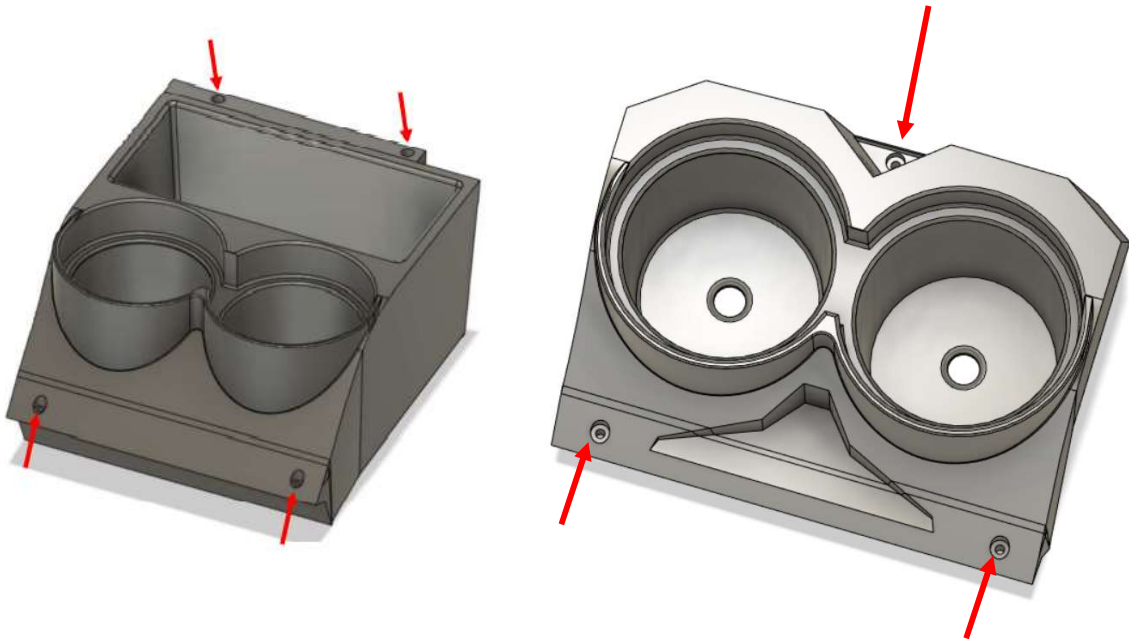

- The insert should be secured using the supplied screws in the locations shown below depending on the type of insert you have.

Thank you for your purchase.

For a list of more products we offer please visit marqcadeng.com or message us on facebook at marqCAD Engineering if you don't see what you are looking for on the website.